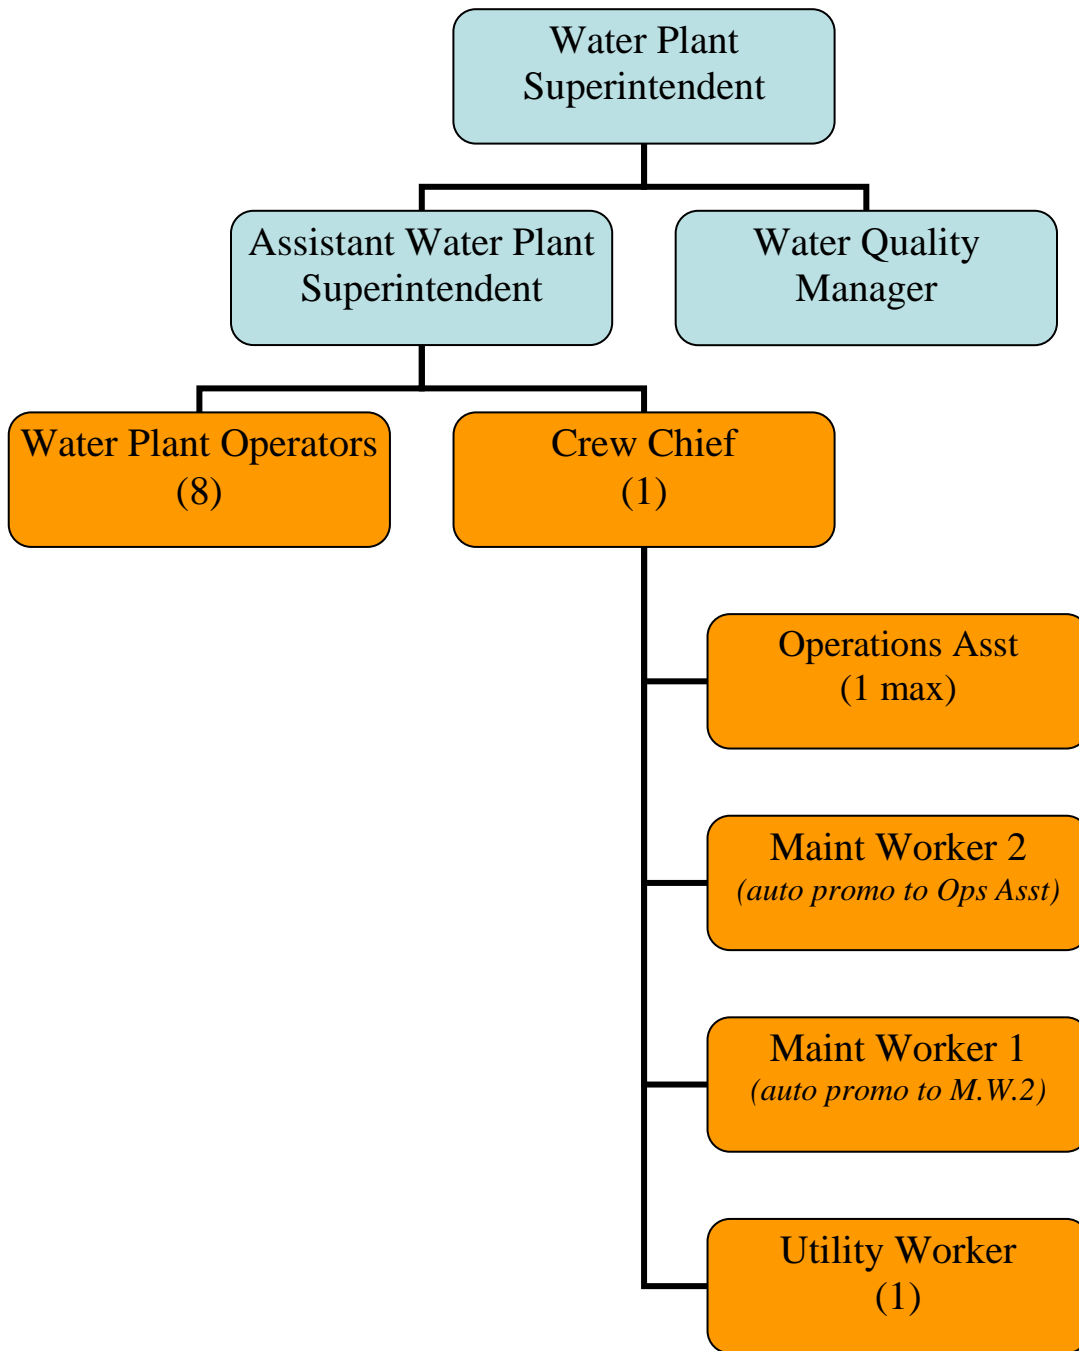

CITY OF LEBANON AUTHORITY  
EXECUTIVE BRANCH

CITY OF LEBANON AUTHORITY  
ADMINISTRATION

CITY OF LEBANON AUTHORITY  
WASTEWATER

CITY OF LEBANON AUTHORITY  
WATER PLANT

CITY OF LEBANON AUTHORITY  
WATER DISTRIBUTION / METERING SHOP