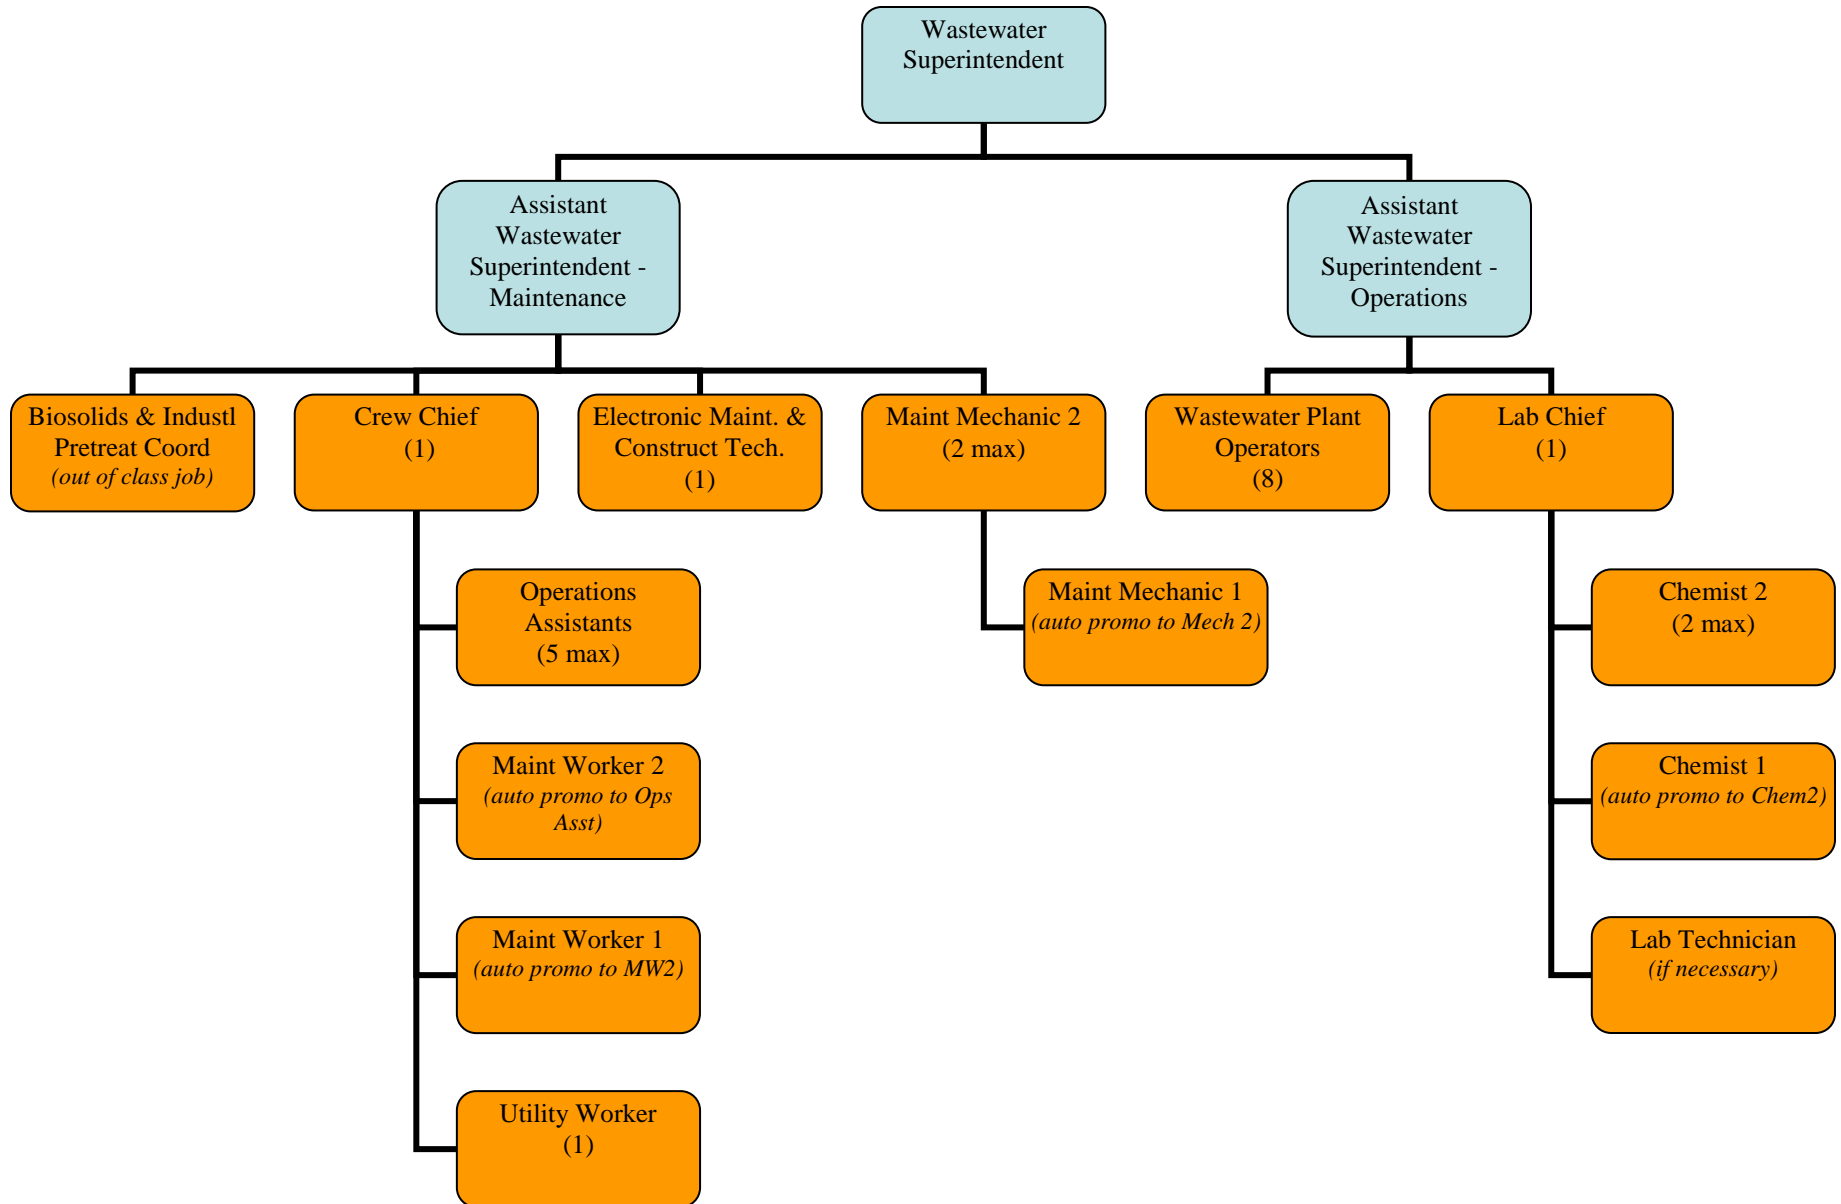

CITY OF LEBANON AUTHORITY  
EXECUTIVE BRANCH

CITY OF LEBANON AUTHORITY  
ADMINISTRATION

CITY OF LEBANON AUTHORITY  
WASTEWATER

CITY OF LEBANON AUTHORITY  
WATER PLANT

CITY OF LEBANON AUTHORITY  
WATER DISTRIBUTION / METERING SHOP